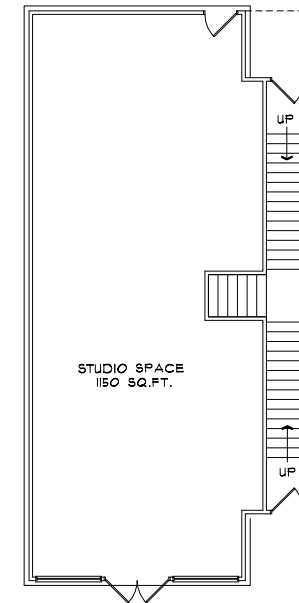

## LIVE-WORK

1125 N. ACADEMY

STARTING AT \$319,000

2319 TOTAL SQUARE FEET

1150 SQUARE FEET OF STUDIO SPACE

1169 SQUARE FEET OF RESIDENTIAL SPACE

2 BEDROOMS/1 BATHROOM

CUSTOM CABINETS AND GRANITE COUNTERTOPS

MASONRY EXTERIOR

OPTIONAL 2-CAR GARAGE WITH REAR ACCESS

BALCONY OVERLOOKING THE AVENUE

STUDIO SUITABLE FOR COMMERCIAL OR RESIDENTIAL USE

FIRST FLOOR PLAN

SECOND FLOOR PLAN

TOWNCREEKTEXAS.COM

Town Creek reserves the right to alter all preliminary floor plans, specifications, features, prices and other information described in our materials without notice or obligation. All home sizes are approximate and may vary depending on the elevation and other factors. All drawings are artists' conceptions only and details are subject to change.