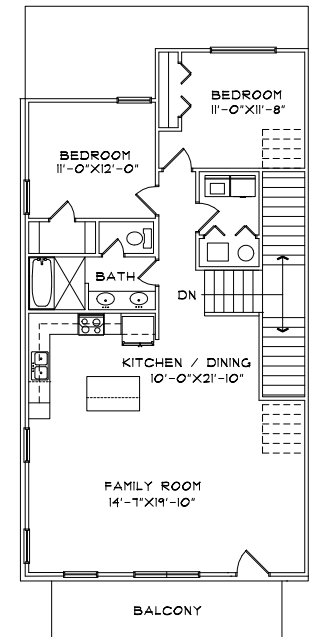

## LIVE-WORK

1125 N. ACADEMY

STARTING AT \$319,000

2319 TOTAL SQUARE FEET

1150 SQUARE FEET OF STUDIO SPACE

1169 SQUARE FEET OF RESIDENTIAL SPACE

2 BEDROOMS/1 BATHROOM

CUSTOM CABINETS AND GRANITE COUNTERTOPS

MASONRY EXTERIOR

OPTIONAL 2-CAR GARAGE WITH REAR ACCESS

BALCONY OVERLOOKING THE AVENUE

STUDIO SUITABLE FOR COMMERCIAL OR RESIDENTIAL USE

FIRST FLOOR PLAN

SECOND FLOOR PLAN

TOWNCREEKTEXAS.COM

Town Creek reserves the right to alter all preliminary floor plans, specifications, features, prices and other information described in our materials without notice or obligation. All home sizes are approximate and may vary depending on the elevation and other factors. All drawings are artists' conceptions only and details are subject to change.