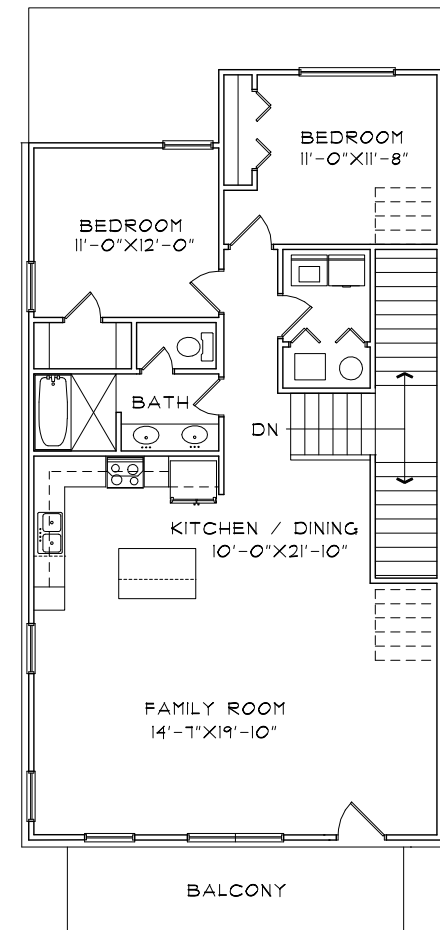

CONDO

1125 N. ACADEMY

STARTING AT \$174,900

1169 SQUARE FEET

2 BEDROOMS / 1 BATHROOM

CUSTOM CABINETS AND GRANITE COUNTERTOPS

MASONRY EXTERIOR

OPTIONAL 2-CAR GARAGE WITH REAR ACCESS

BALCONY OVERLOOKING THE AVENUE

TOWNCREEKTEXAS.COM

Town Creek reserves the right to alter all preliminary floor plans, specifications, features, prices and other information described in our materials without notice or obligation. All home sizes are approximate and may vary depending on the elevation and other factors. All drawings are artists' conceptions only and details are subject to change.

TOWN CREEK
NEW BRAUNFELS, TEXAS

SECOND FLOOR PLAN

Jurica
BUILDERS