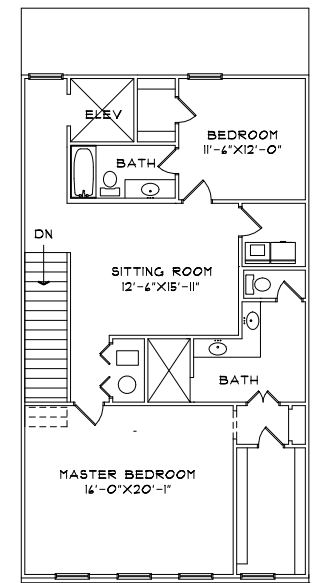

TOWN CREEK
NEW BRAUNFELS, TEXAS

CONDO

1121 N. ACADEMY

STARTING AT \$339,000

2278 SQUARE FEET OF RESIDENTIAL SPACE

RESIDENTIAL ELEVATOR

2 BEDROOMS/2.5 BATHROOMS

CUSTOM CABINETS AND GRANITE COUNTERTOPS

MASONRY EXTERIOR

OPTIONAL 2-CAR GARAGE WITH REAR ACCESS

BALCONY OVERLOOKING THE AVENUE

TOWNCREEKTEXAS.COM

Town Creek reserves the right to alter all preliminary floor plans, specifications, features, prices and other information described in our materials without notice or obligation. All home sizes are approximate and may vary depending on the elevation and other factors. All drawings are artists' conceptions only and details are subject to change.