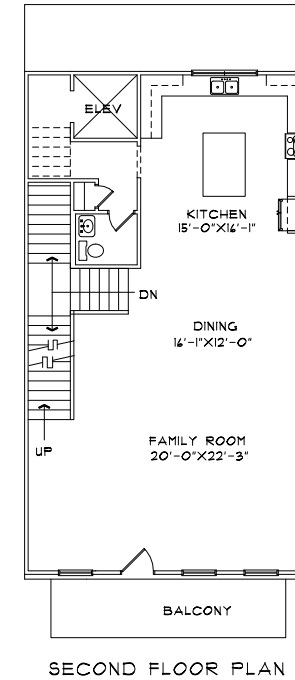

TOWN CREEK
NEW BRAUNFELS, TEXAS

CONDO

1121 N. ACADEMY

STARTING AT \$339,000

2278 SQUARE FEET OF RESIDENTIAL SPACE

RESIDENTIAL ELEVATOR

2 BEDROOMS/2.5 BATHROOMS

CUSTOM CABINETS AND GRANITE COUNTERTOPS

MASONRY EXTERIOR

OPTIONAL 2-CAR GARAGE WITH REAR ACCESS

BALCONY OVERLOOKING THE AVENUE

TOWNCREEKTEXAS.COM

Town Creek reserves the right to alter all preliminary floor plans, specifications, features, prices and other information described in our materials without notice or obligation. All home sizes are approximate and may vary depending on the elevation and other factors. All drawings are artists' conceptions only and details are subject to change.