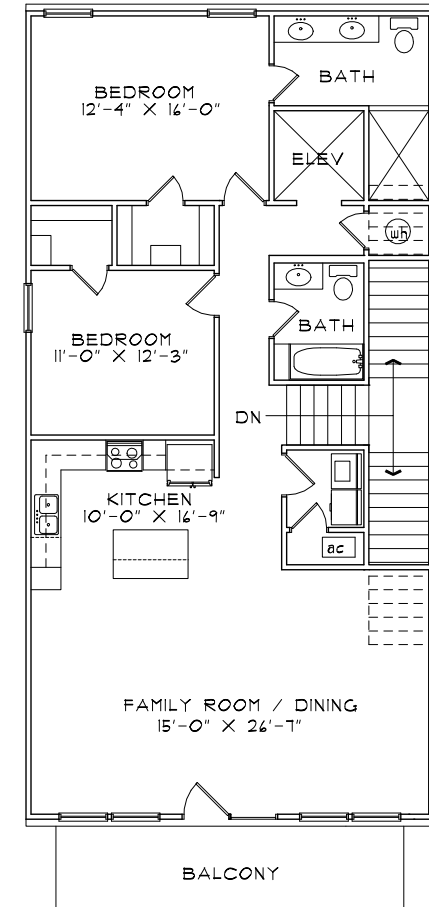

## CONDO

1117 N. ACADEMY

STARTING AT \$199,000

1357 SQUARE FEET

OPEN FLOOR PLAN

2 BEDROOMS / 2 BATHROOMS

MASONRY EXTERIOR

OPTIONAL 2-CAR GARAGE WITH REAR ACCESS

BALCONY OVERLOOKING THE AVENUE

SECOND FLOOR PLAN

[TOWNCREEKTEXAS.COM](http://TOWNCREEKTEXAS.COM)

Town Creek reserves the right to alter all preliminary floor plans, specifications, features, prices and other information described in our materials without notice or obligation. All home sizes are approximate and may vary depending on the elevation and other factors. All drawings are artists' conceptions only and details are subject to change.